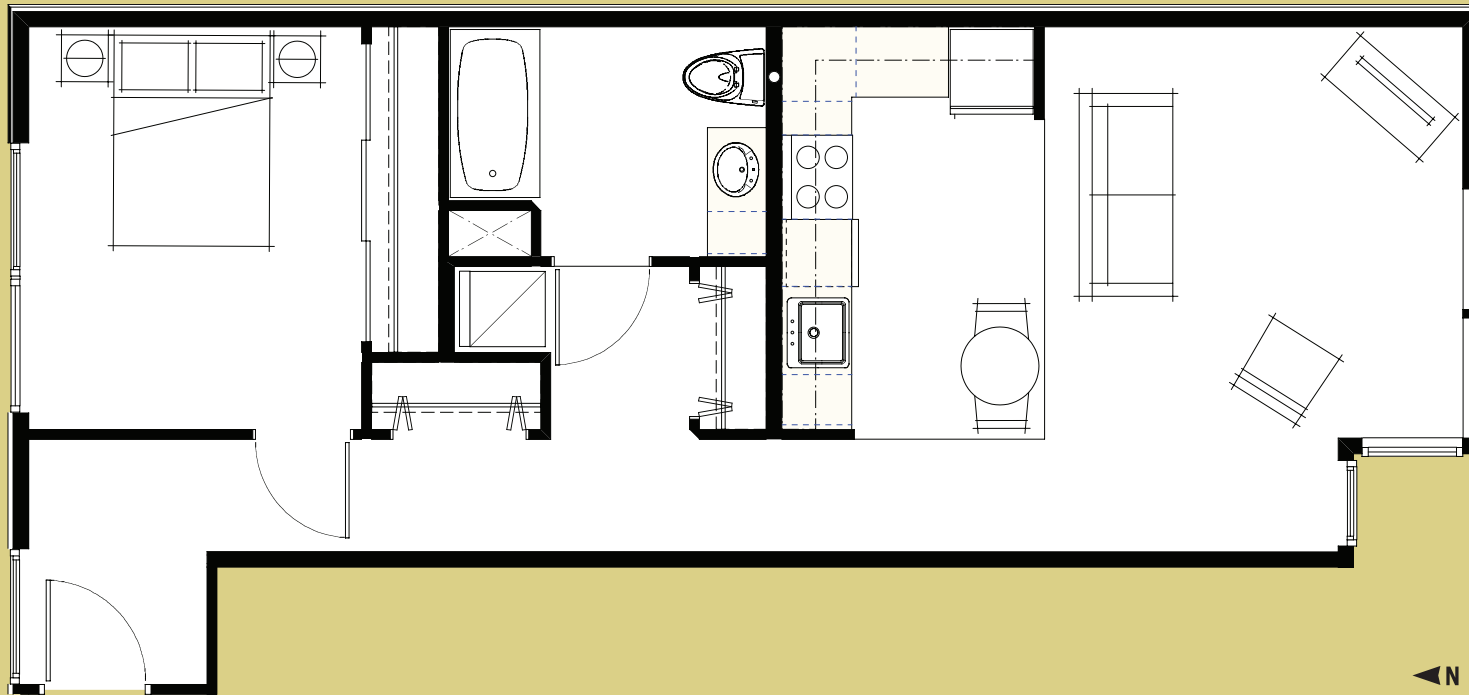

THE PEARL
APARTMENTS

Unit 201-601

Square Feet: 688

1 Bedroom

Phone: 206-323-9877

Email: info@thepearlpts.com

www.thepearlpts.com

VIEW SOUTH
↓